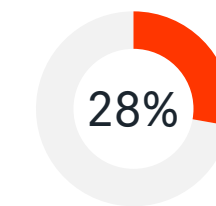

Stats from visitor exit survey

How did you hear about the Show?

Newspaper & radio ads

Social media & online advert

Email from organiser

Visitor top demographics:

Female

Age 35-54