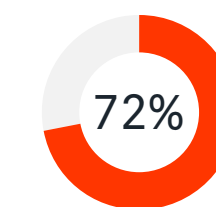

Stats from visitor exit survey

How did you hear about the Show?

Newspaper & radio ads

Social media & online advert

Email from organiser

Visitor top demographics:

Female

Age 35-54