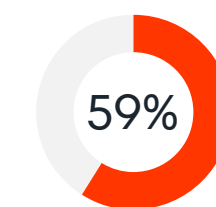

Stats from visitor exit survey

How did you hear about the Show?

Newspaper & radio ads

Social media & online advert

Email from organiser

Visitor top demographics:

Female

Age 35-54