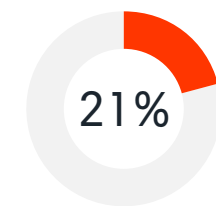

Stats from visitor exit survey

How did you hear about the Show?

Newspaper & radio ads

Social media & online advert

Email from organiser

Visitor top demographics:

Female

Age 35-54