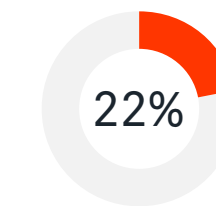

Stats from visitor exit survey

How did you hear about the Show?

Newspaper & radio ads

Social media & online advert

Email from organiser

Visitor top demographics:

Female

Age 35-54