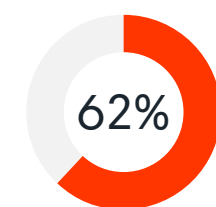

Stats from visitor exit survey

How did you hear about the Show?

Newspaper & radio ads

Social media & online advert

Email from organiser

Visitor top demographics:

Female

Age 35-54