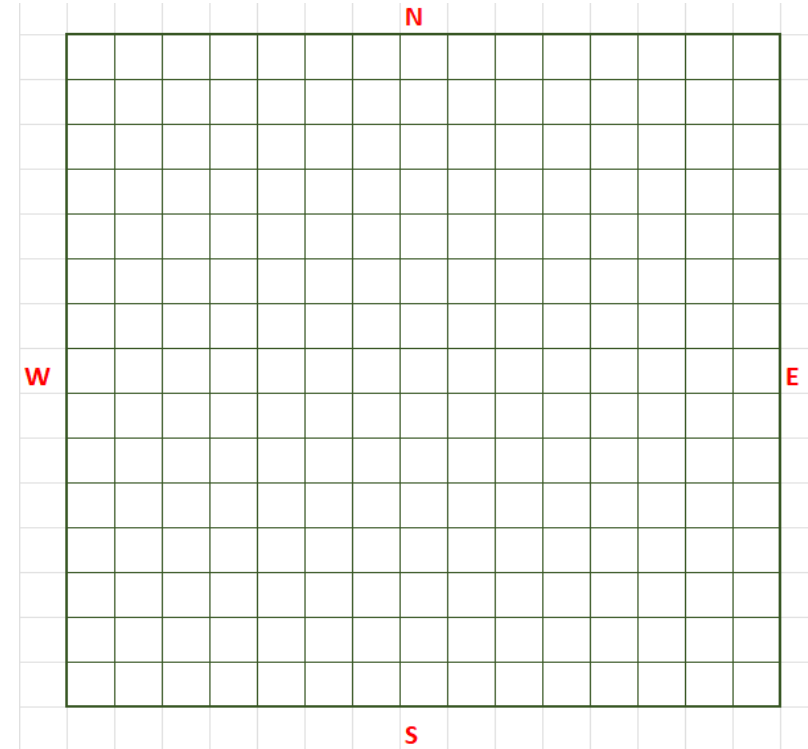

Height of Banner from ground (Trim Height):		
LX Bars to be set at 4m		(Unless specified)
Specified Otherwise Here:		

<b>PLEASE INDICATE AS FOLLOWS USING THE GRID PROVIDED:</b>		
Side Open to the Public		
Position of LX Bars/ Orientation of Hanging Piece		
Additional Info, please use space below:		

**\*NOTE: Each square represents 1m x 1m on a floor plan. N,E,S and W, relates to a site floor plan.**