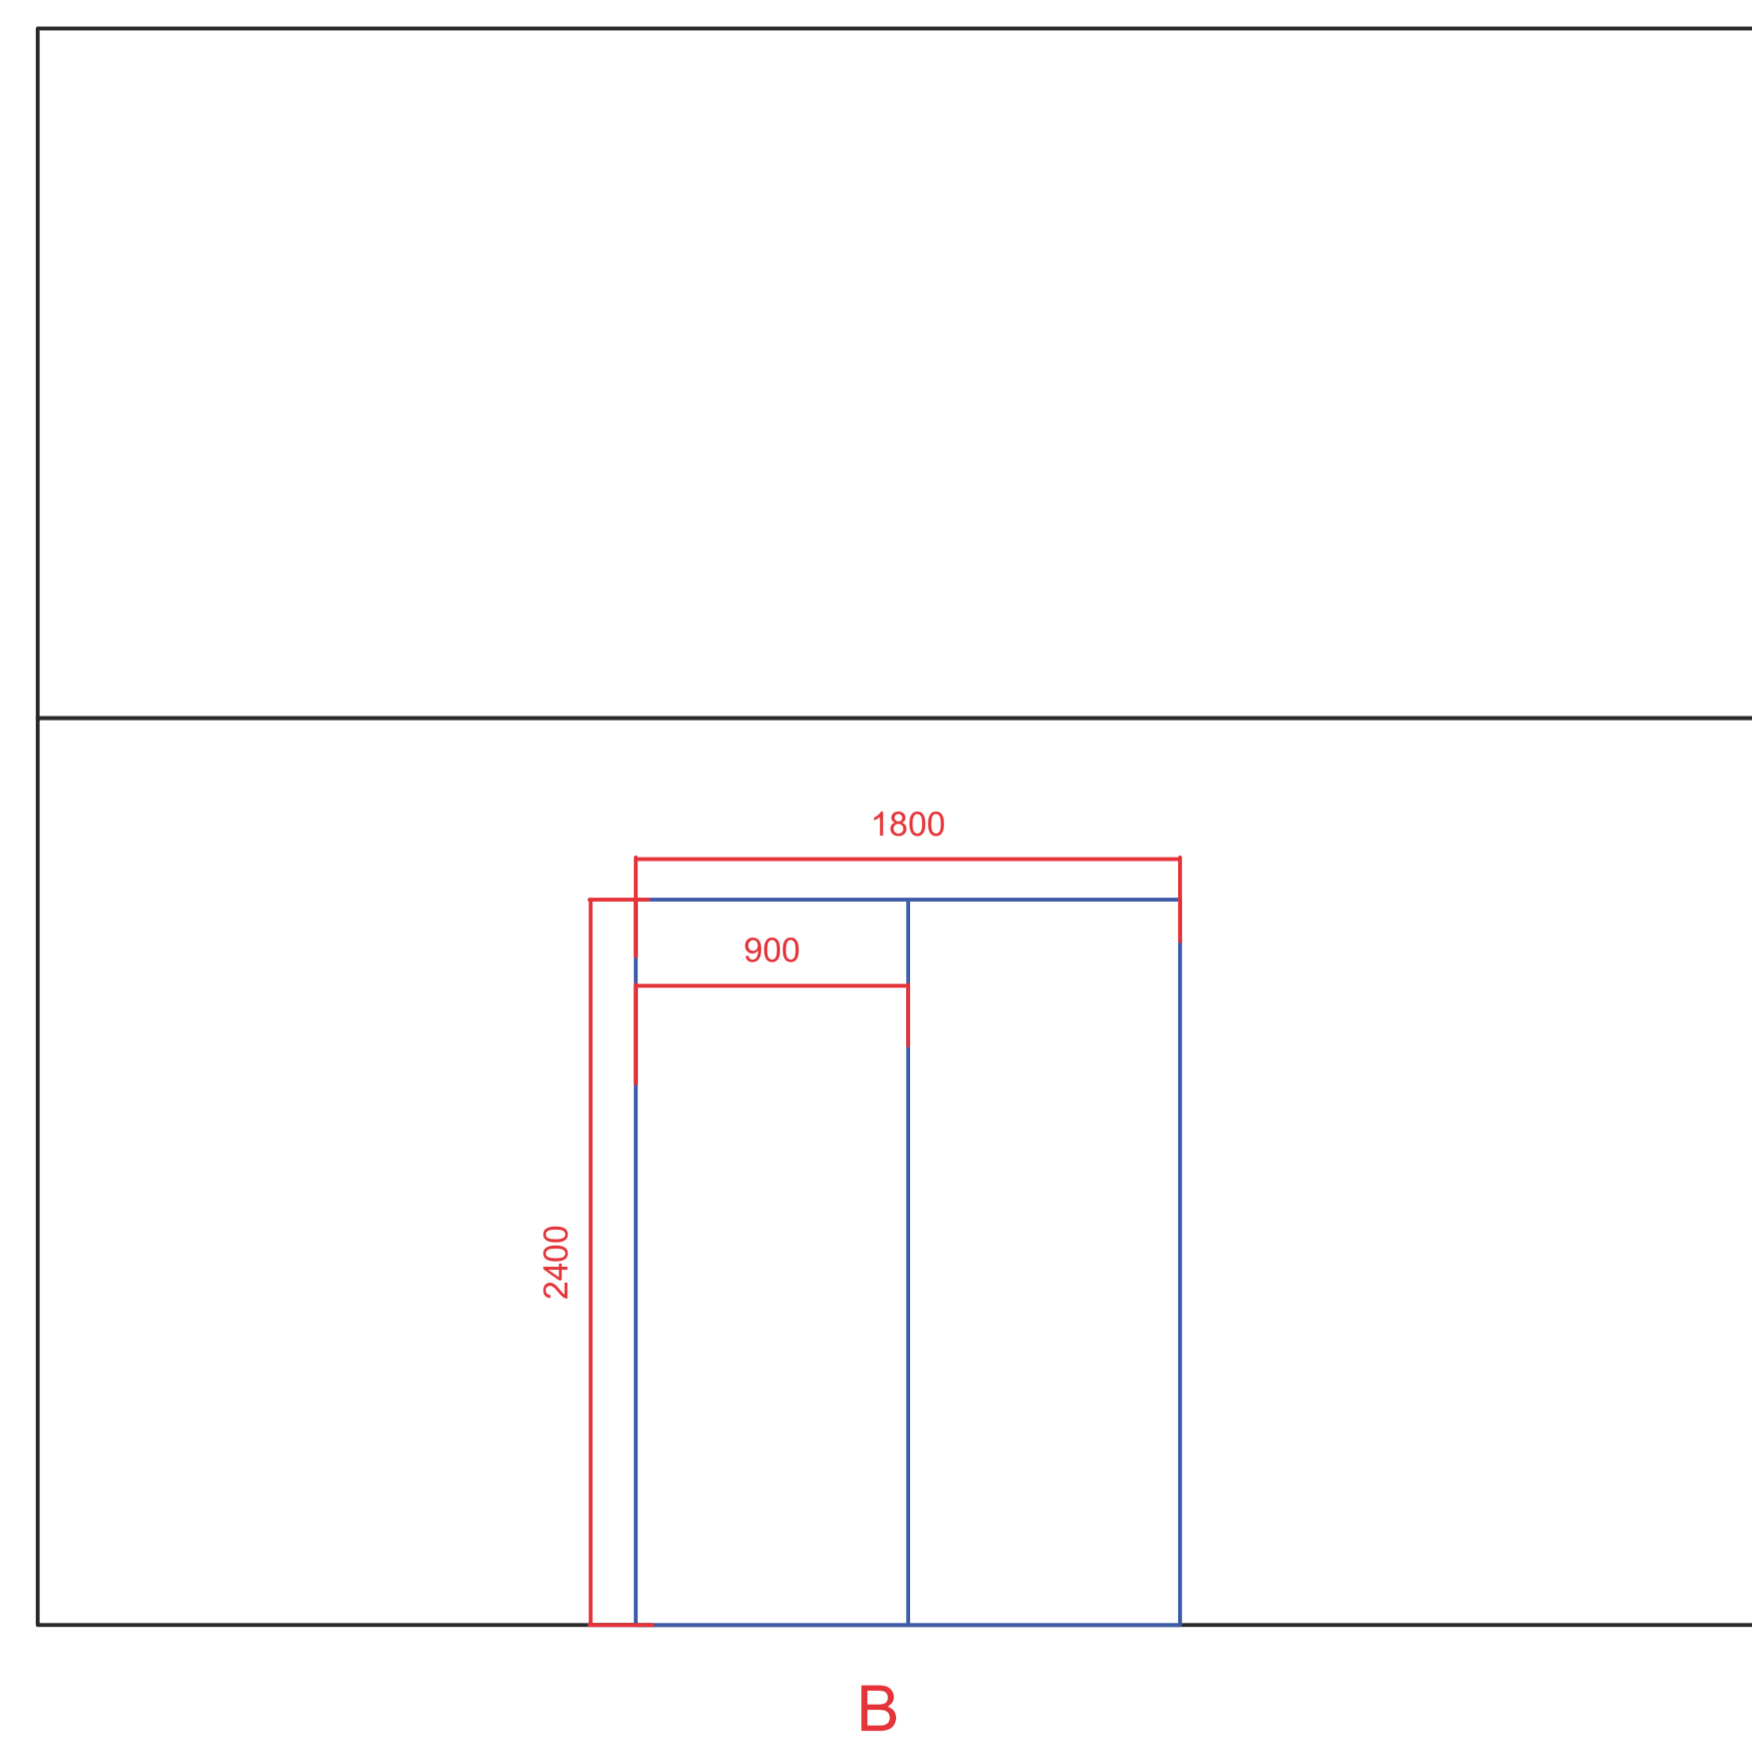

Ideal Homes - Showhouse 2018

RDS Simmonscourt

Scale 1 : 25

Date: 2/8/18
 Time: 4:01:11 PM
 File name: showhouse@ideal_homes_17_v2011_v2015.vwx

Client	Ideal Homes Show
Location	RDS Simmonscourt
Version	4
Scale	1 : 25
Date	27/8/18
Event Manager	Ronnie
Designer	Michelle
Graphic Designer	TBC