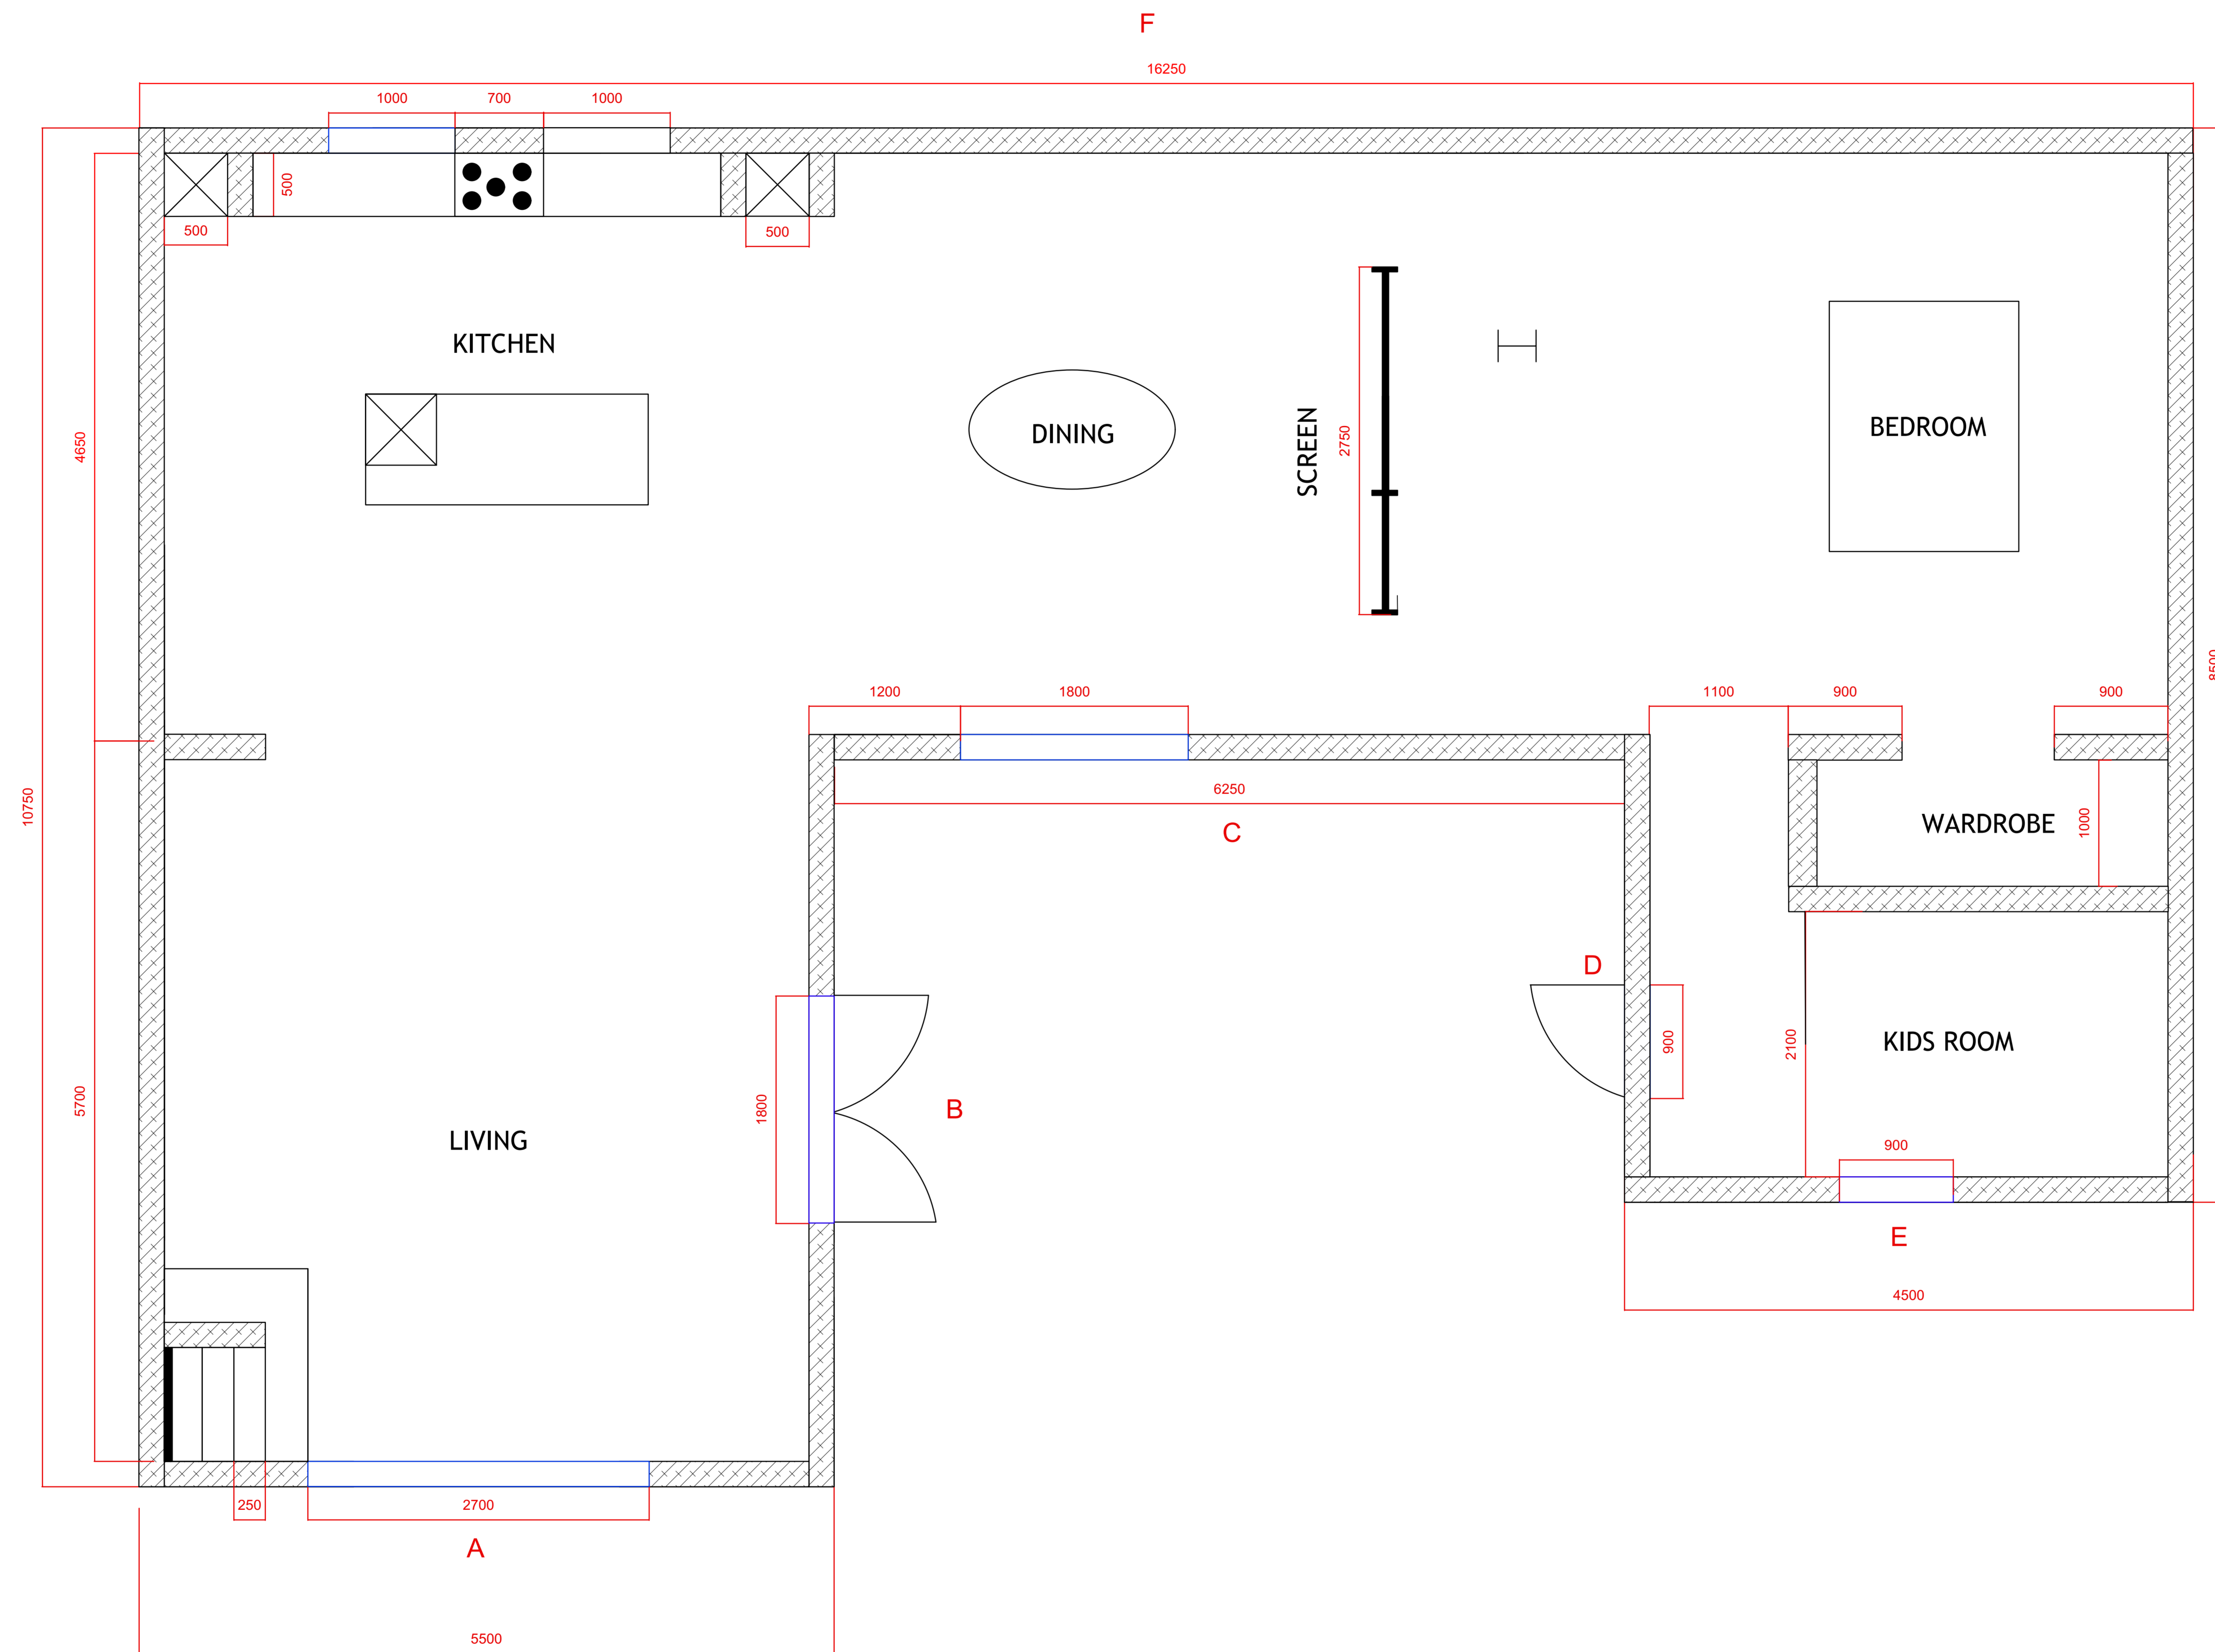

Ideal Homes - Showhouse 2018

RDS Simmonscourt

Scale 1 : 25

Date: 2/8/18
 Time: 4:01:11 PM
 File name: showhouse@ideal_homes_17_v2011_v2015.vwx

Client	Ideal Homes Show
Location	RDS Simmonscourt
Version	4
Scale	1 : 25
Date	27/8/18
Event Manager	Ronnie
Designer	Michelle
Graphic Designer	TBC