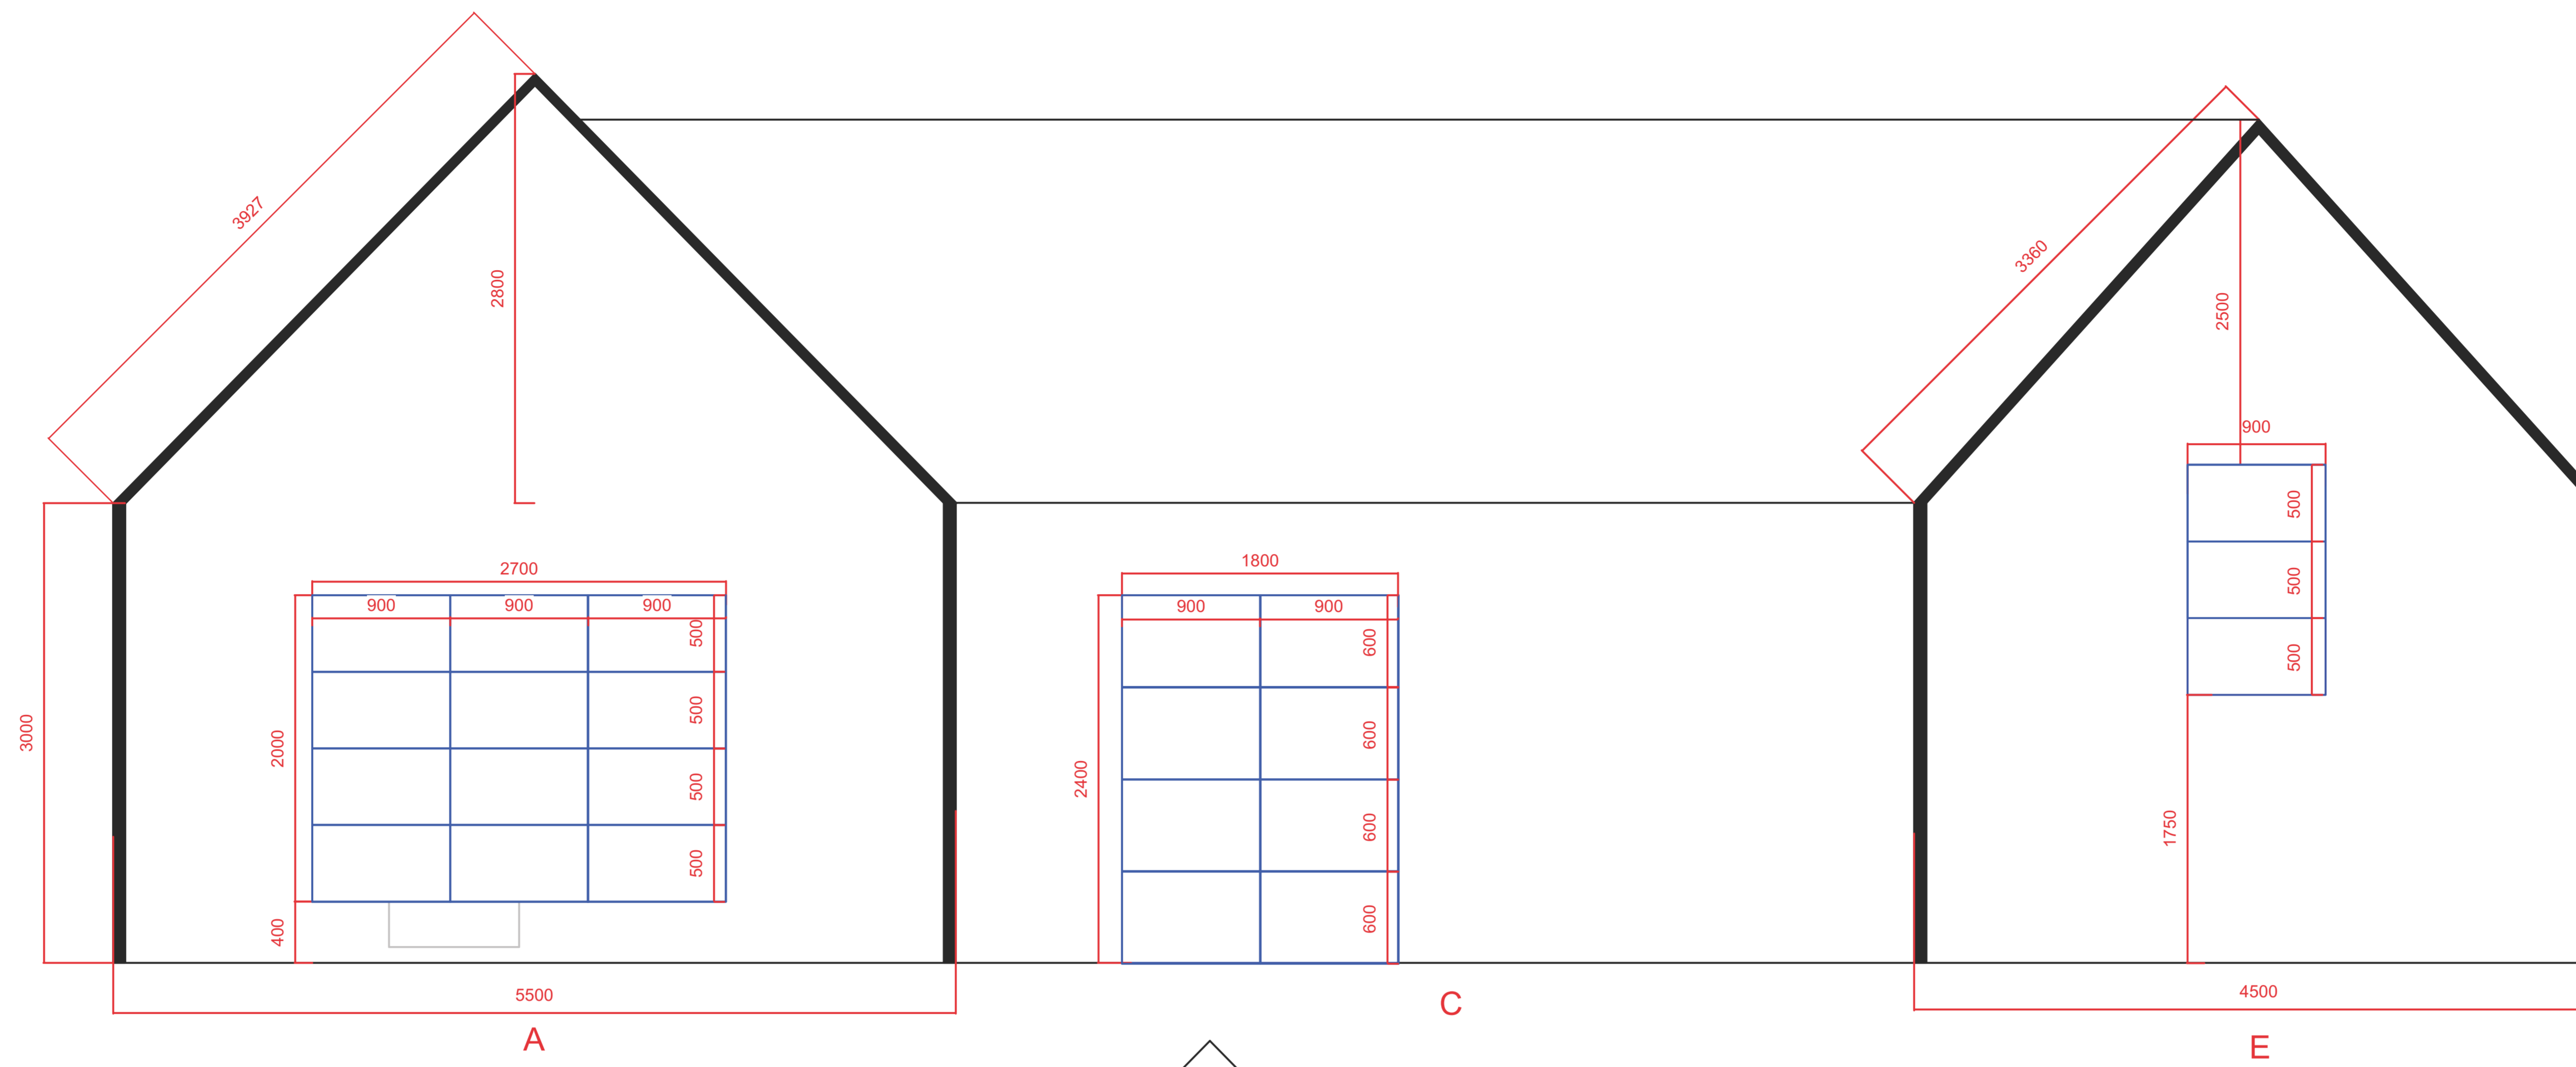

Ideal Homes - Showhouse 2018

RDS Simmonscourt

Scale 1 : 25

Date: 2/8/18
 Time: 4:01:11 PM
 File name: showhouse@ideal_homes_17_v2011_v2015.vwx

Client	Ideal Homes Show
Location	RDS Simmonscourt
Version	4
Scale	1 : 25
Date	27/8/18
Event Manager	Ronnie
Designer	Michelle
Graphic Designer	TBC